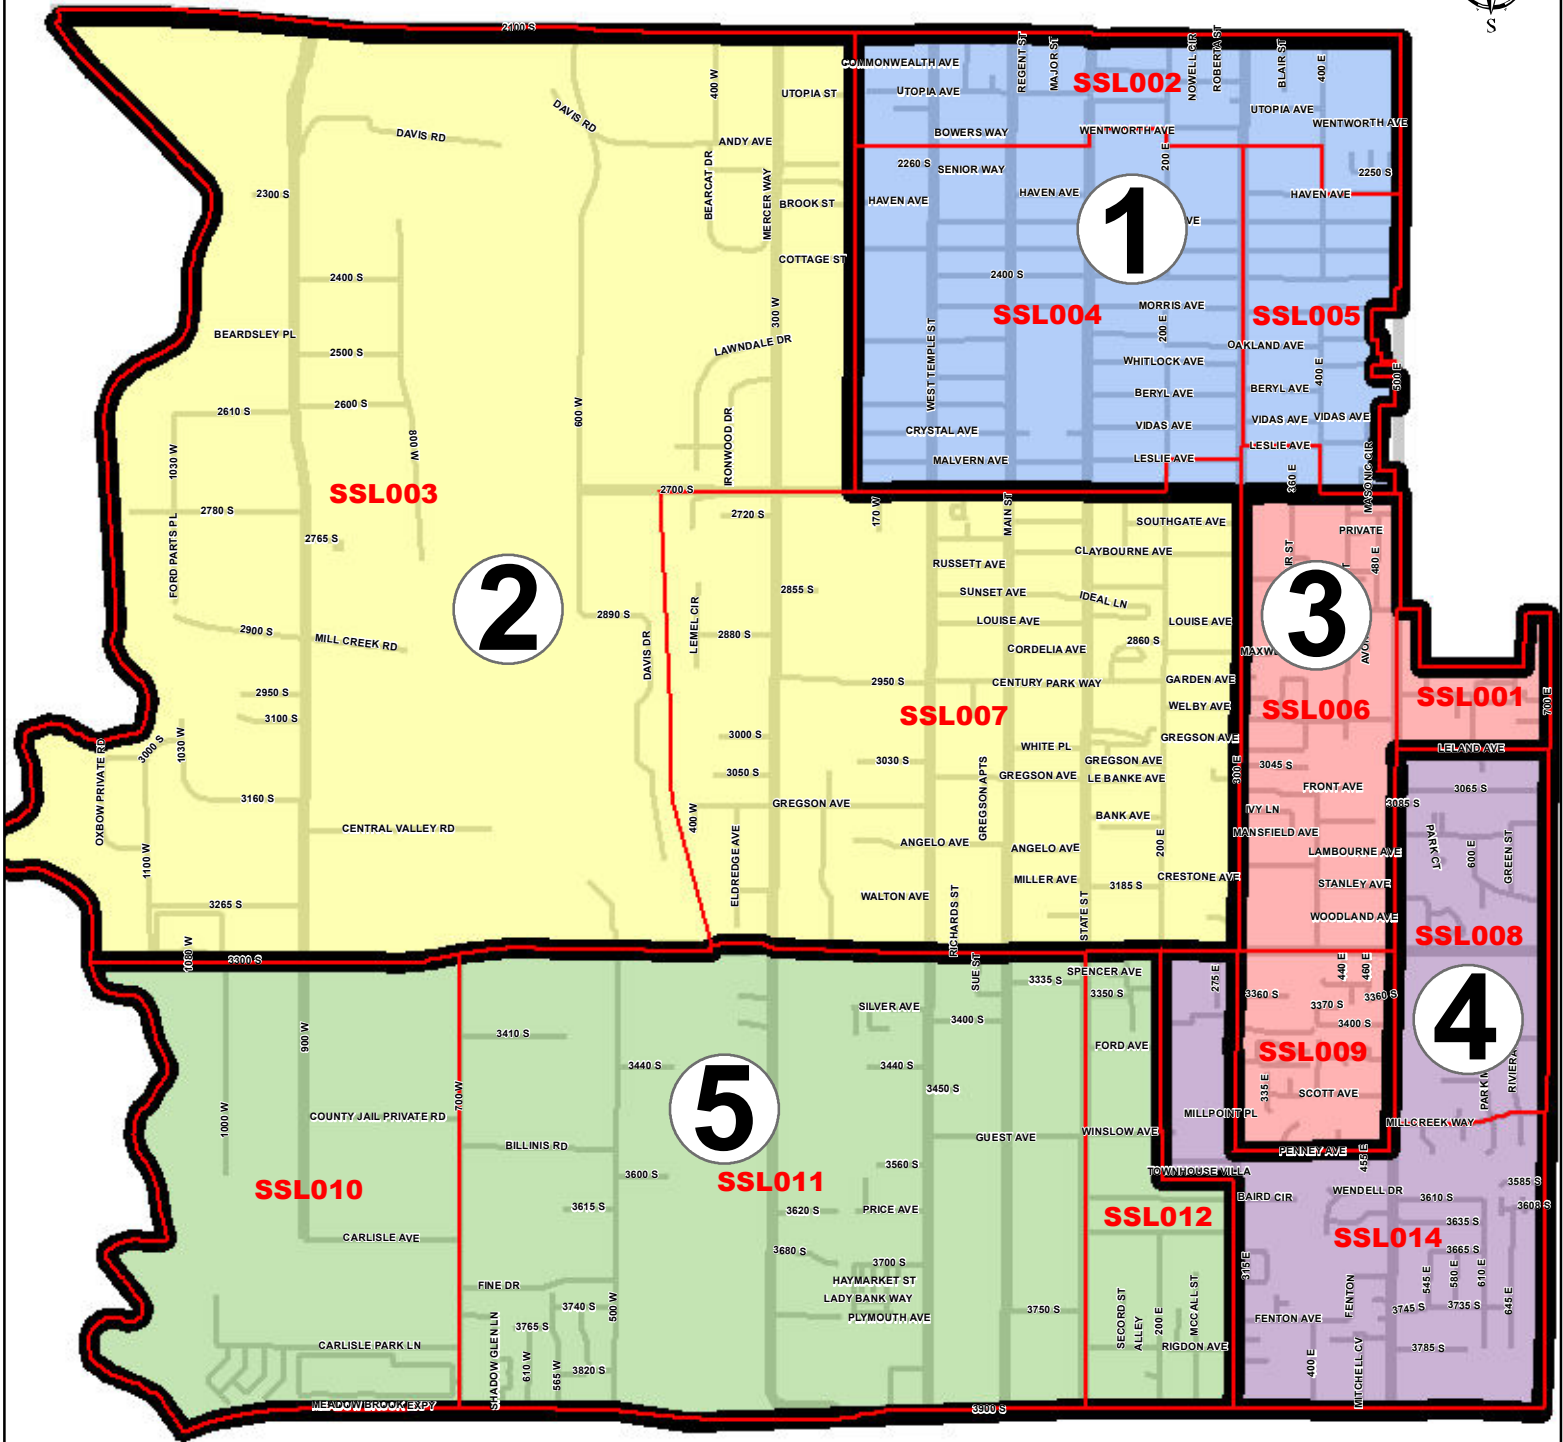

South Salt Lake City Council Districts & Precincts

Legend

- Voting Precincts
- District 1
- District 2
- District 3
- District 4
- District 5

0 0.125 0.25 0.5 Miles