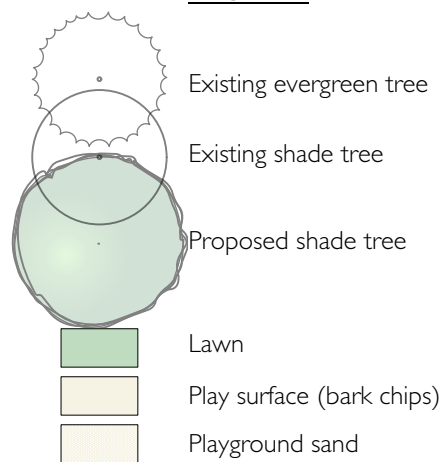

LEGEND

KEY NOTES

1. Pavilion (existing)
2. Swingset (existing)
3. Relocate existing pavilion
4. Dog water fountain
5. Dog park area 1
6. Dog park area 2
7. Dog agility area
8. New chainlink fence sections
9. Walking loop
10. Kompan Sand Desk (NRO510)
11. Supernova or Icarus spinner
12. Corodord large octanet w/ sky cabin and tunnel slide (1032: Package 13/4)