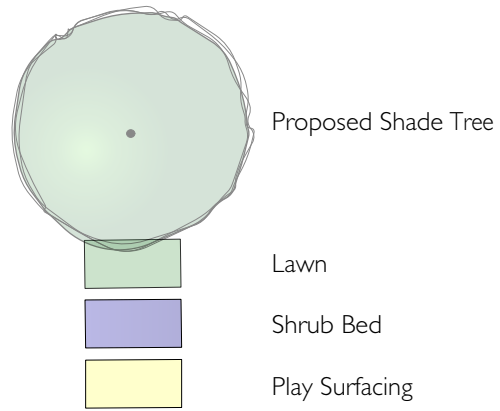

LEGEND

KEY NOTES

1. S-Line Platform
2. SSL sign
3. Rubberized asphalt
4. Timber retaining wall
5. Raised planters
6. Planter at grade
7. Tetherball (moveable)
8. Cafe tables & chairs
9. Steel fence
10. Lawn
11. Sculpture
12. Urban play & fitness equipment TBD
13. Kompan Supernova Spinner (GXY916012)
14. Porch swings
15. 10'x10' Popup Tent